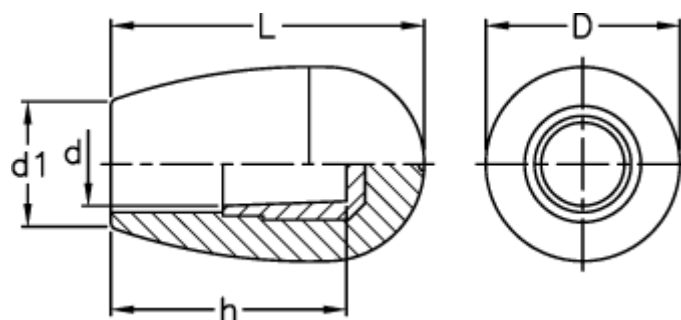

Data Sheet

Article number: 2304021311
Description: E+G Handle
I.222/70 N-14

Measures

d = 14
D = 38
d1 = 23
h = 50
L = 68